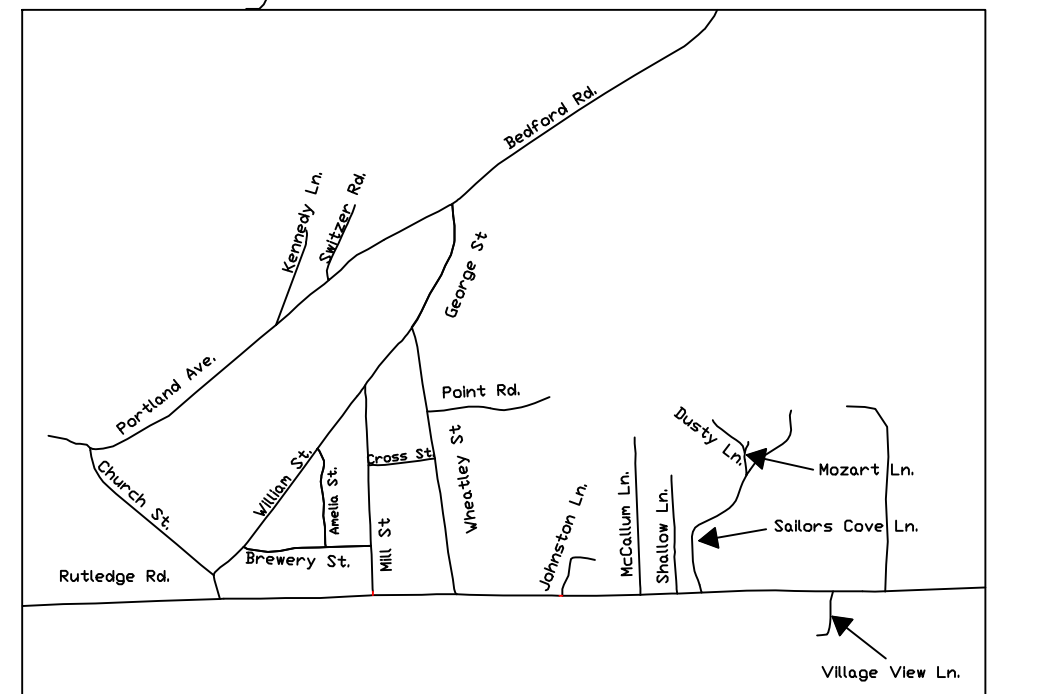

### Legend

	TOWNSHIP BOUNDARY
	WATER
	GARAGES
	DUMPS
	FIREHALLS
	STREAMS, PONDS, AND WATERWAYS
	FRONTENAC PARK

2000m

Verona

Harrowsmith

Battersea

Sydenham