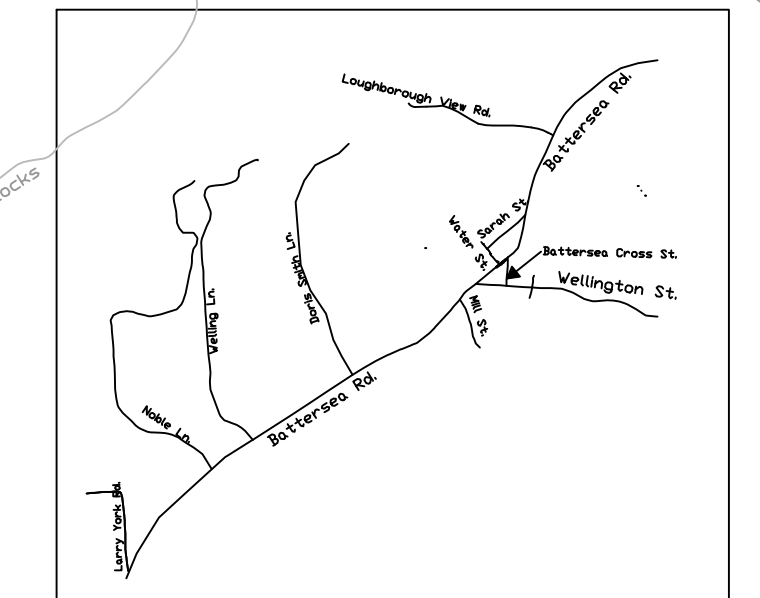

### Legend

	TOWNSHIP BOUNDARY
	WATER
	GARAGES
	DUMPS
	FIREHALLS
	STREAMS, PONDS, AND WATERWAYS
	FRONTENAC PARK

2000m

Verona

Harrowsmith

Battersea

Sydenham