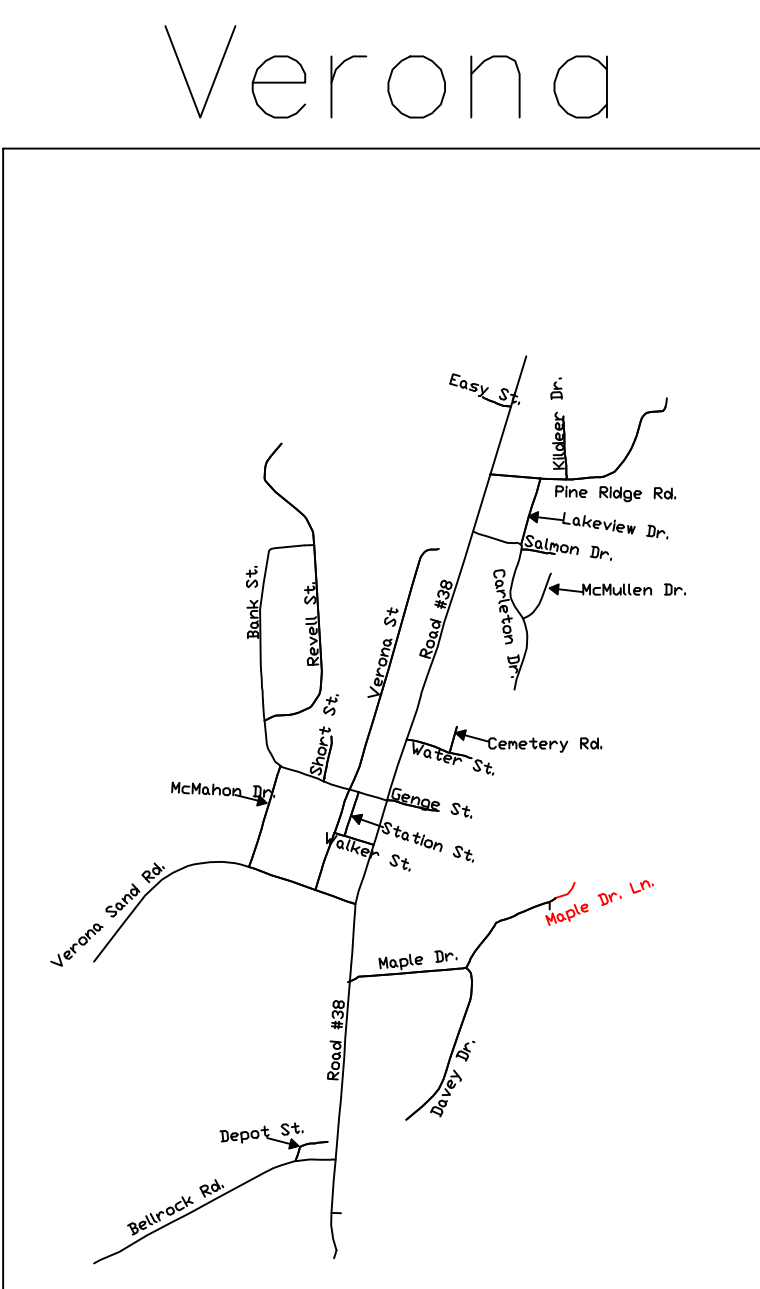

### Legend

	TOWNSHIP BOUNDARY
	WATER
	GARAGES
	DUMPS
	FIREHALLS
	STREAMS, PONDS, AND WATERWAYS
	FRONTENAC PARK

2000m

Verona

Harrowsmith

Battersea

Sydenham