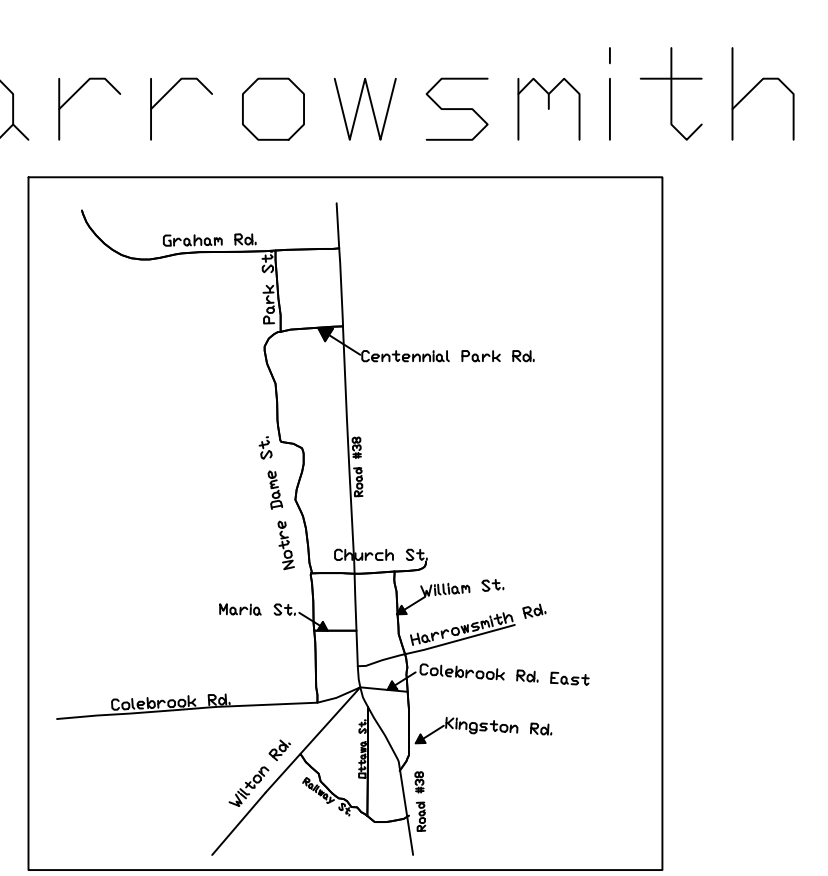

### Legend

	TOWNSHIP BOUNDARY
	WATER
	GARAGES
	DUMPS
	FIREHALLS
	STREAMS, PONDS, AND WATERWAYS
	FRONTENAC PARK

2000m

Verona

Harrowsmith

Battersea

Sydenham